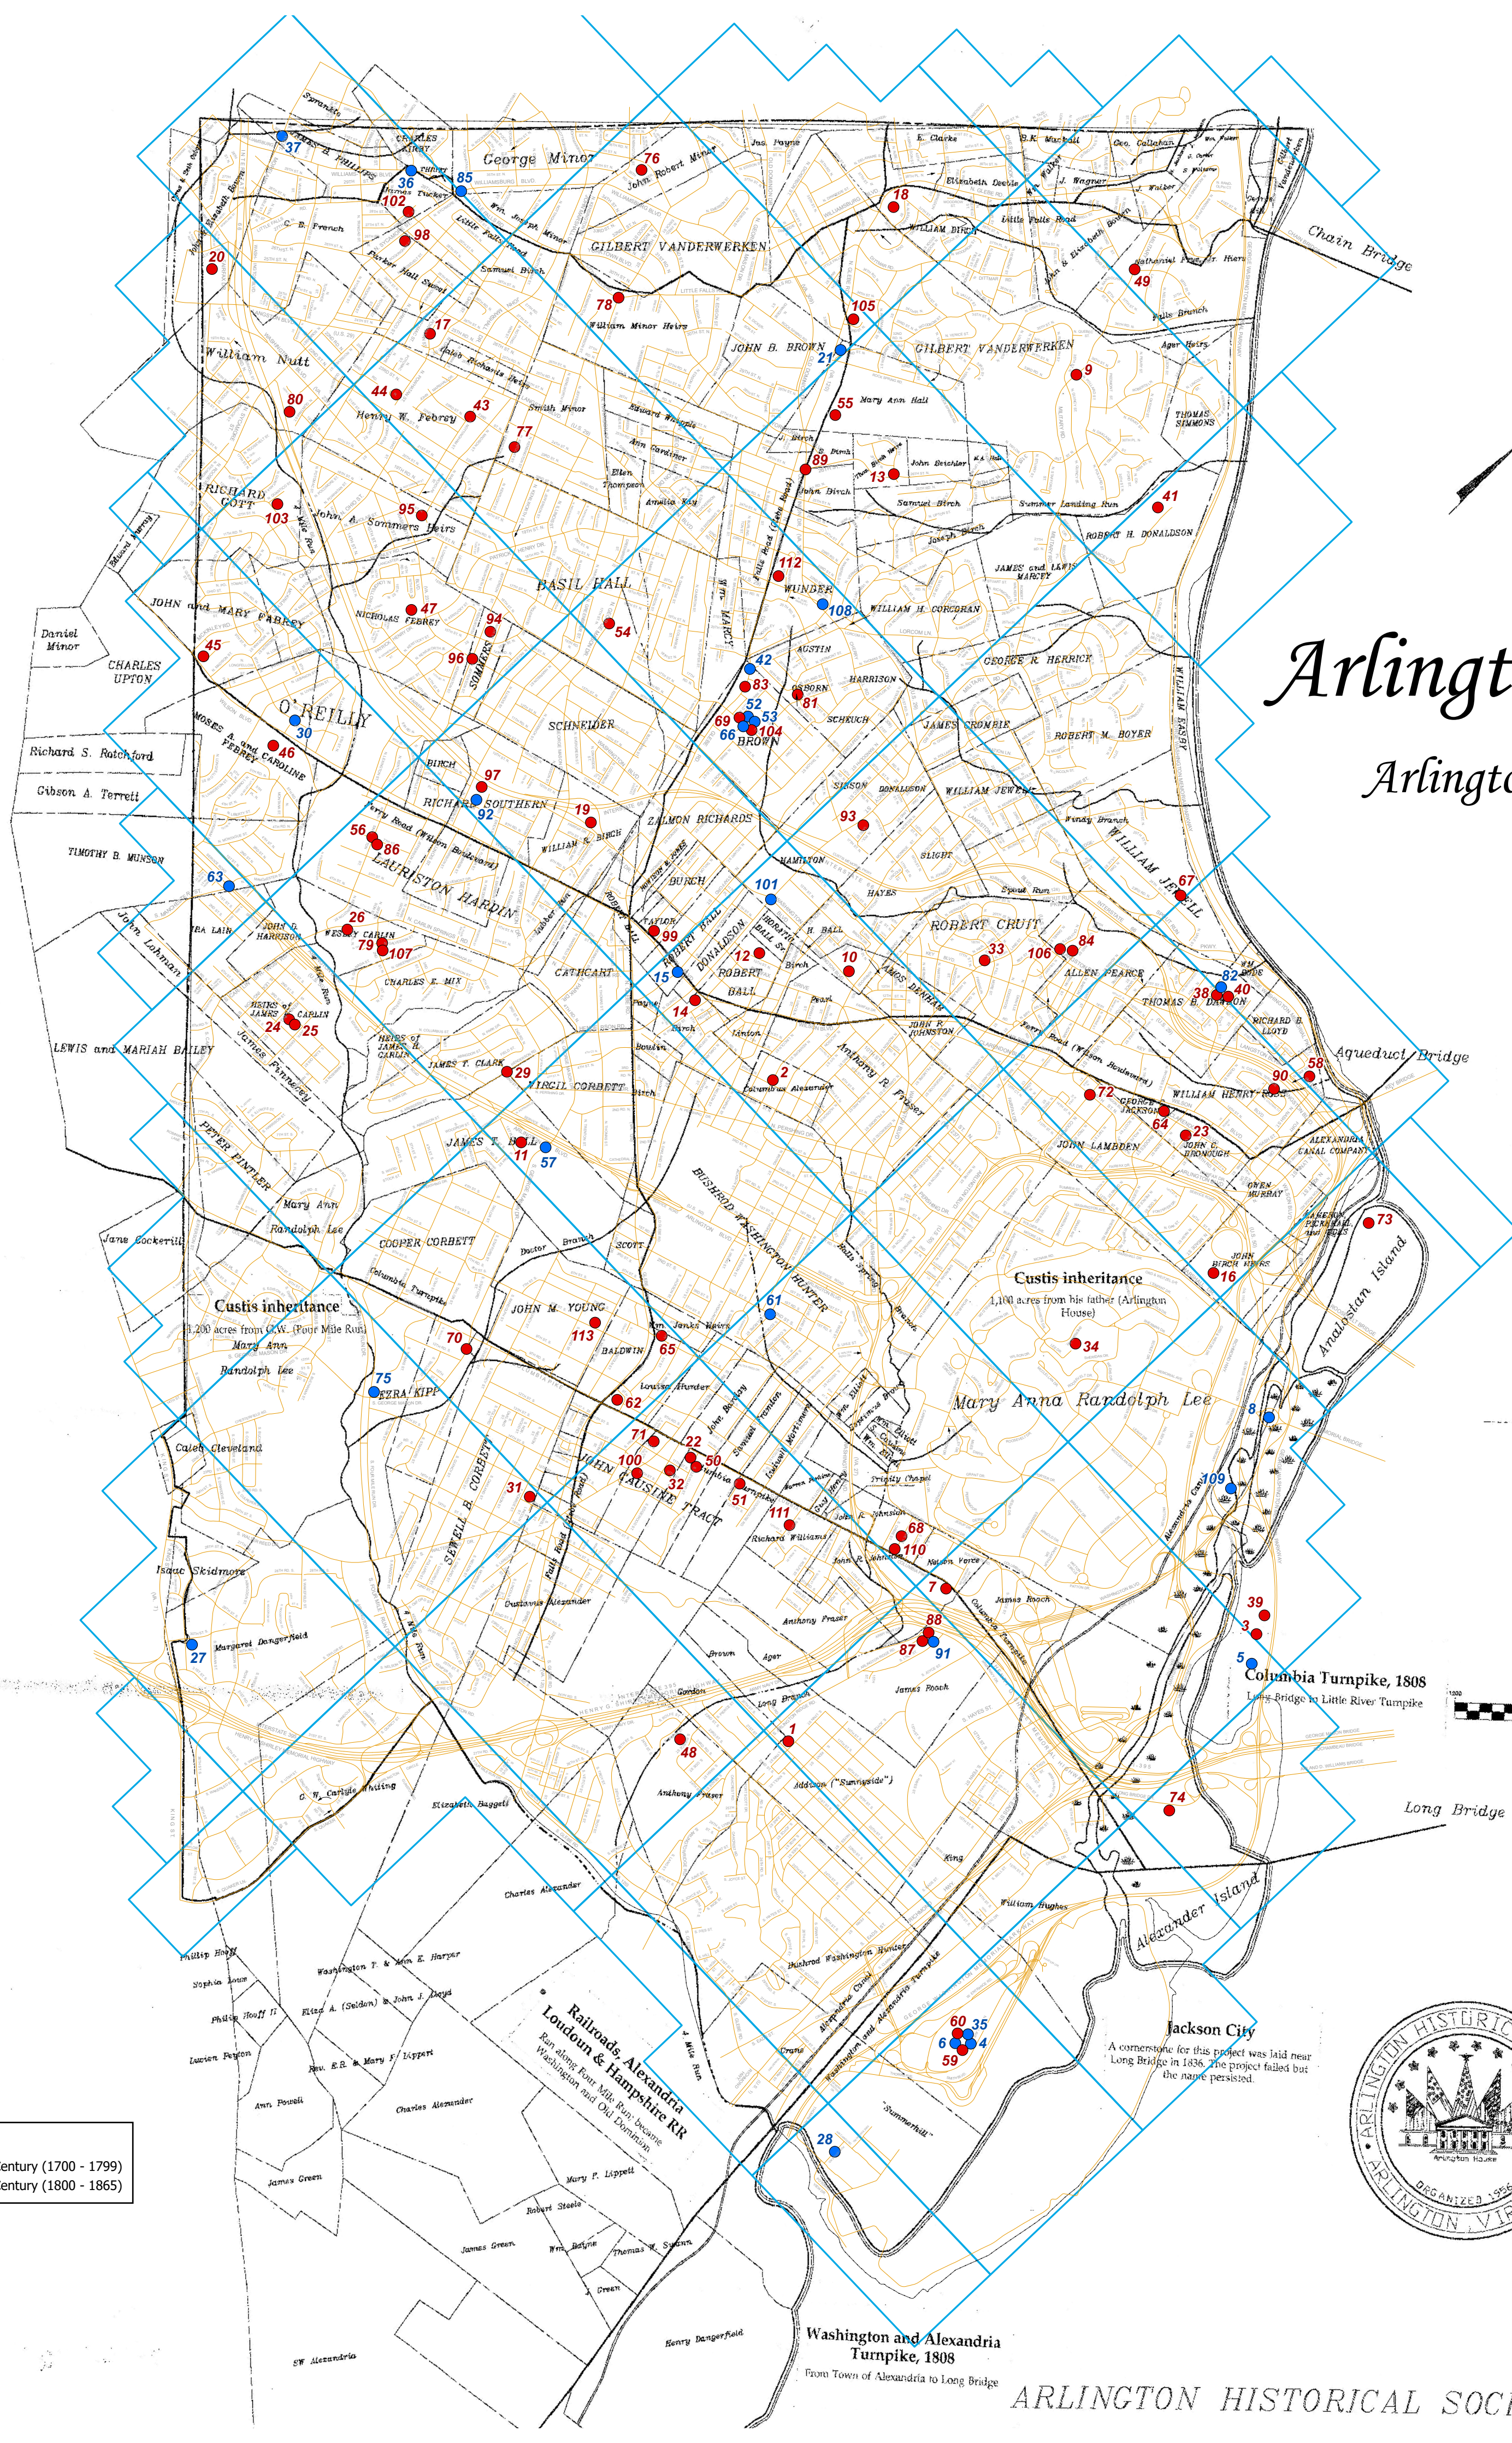

LEGEND

- 18th Century (1700 - 1799)
- 19th Century (1800 - 1865)

Arlington's Enslavers

Arlington Historical Society

Aqueduct Bridge
 Built in 1843, this bridge was replaced by Key Bridge in 1925.

LEGEND

- Property Line
- Road
- Stream
- County Boundary Line
- Marsh